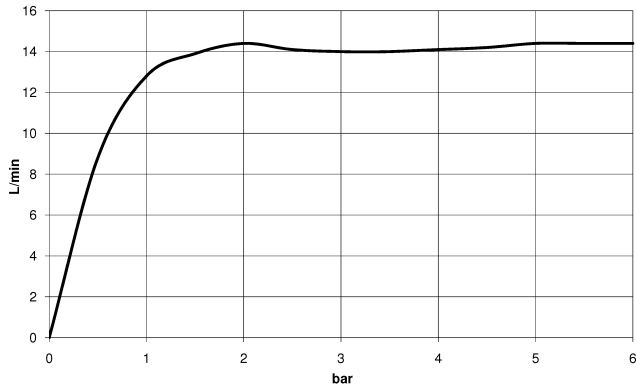

## MADISON Showerpipe with shower thermostat - Chrome

---

MADISON

ST 050 304 4360

ST 050 304 4360

1:10

**Flow rate chart**

**Certificates**