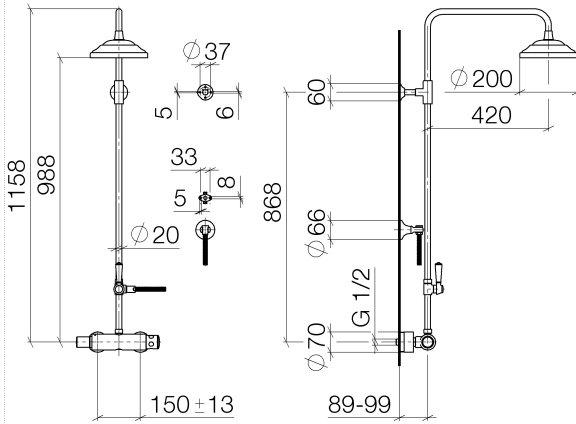

ST 050 304 4360

- shower with fixed riser projection 420mm
- rain shower Ø 200 mm
- rain shower with anti-scale system
- max. rainshower flow 14 l/min
- Function from: 8 l/min
- rotary diverter for fixed-riser shower/hand shower
- height of fittings up to rain shower (bottom edge) 985mm
- height of fittings up to top edge of elbow 1160mm
- two-part push-on rosette Ø 65 mm
- rosette for shower holder Ø 65mm
- rosette for wall mounting Ø 60mm
- gauge 150 mm - 13 mm
- metal shower hose 1250mm with integrated anti-twist protection
- 1/2" connection
- Pipe diameter 20 mm

## MADISON Showerpipe with shower thermostat - Chrome

---

MADISON

ST 050 304 4360

ST 050 304 4360

1:10

**Flow rate chart**

**Certificates**

LGA\_38665.

ST 050 304 4360

**Spare parts list**

No.	Item Number	Name	Quantity used	Delivery time
1	04 12 05 038 01-00	shower	1	60
2	04 28 22 101 20-00	spout	1	10
3	90 14 10 011 00 90	seal	1	2
4	90 17 11 037 01-00	holder	1	10
5	90 28 22 104 00-00	pipe	1	10
6	28 050 410-00	holder	1	60
7	28 104 970-00	Metal shower hose 1/2" x 1/2" x 1250 mm - Chrome	1	2
8	09 14 10 122 90	seal	1	2
9	11 170 370-00	MADISON Lever insert - Chrome	1	10
10	90 17 09 045 01-00	diverter	1	10
11	90 28 22 103 00-00	pipe	1	10
12	90 14 20 002 00 90	seal	1	2
13	04 17 01 044 01-00	fitting	1	10