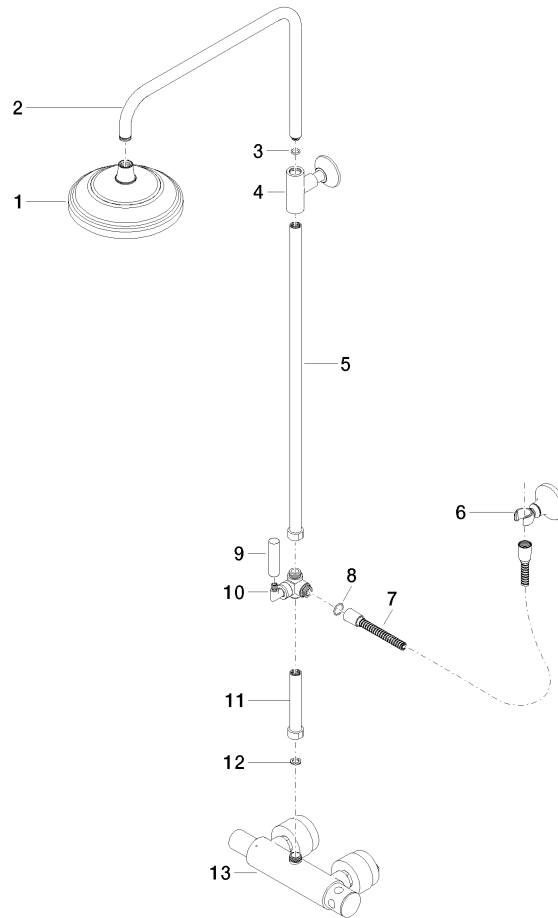

ST 050 304 4360

- shower with fixed riser projection 420mm
- rain shower Ø 200 mm
- rain shower with anti-scale system
- max. rainshower flow 14 l/min
- Function from: 8 l/min
- rotary diverter for fixed-riser shower/hand shower
- height of fittings up to rain shower (bottom edge) 985mm
- height of fittings up to top edge of elbow 1160mm
- two-part push-on rosette Ø 65 mm
- rosette for shower holder Ø 65mm
- rosette for wall mounting Ø 60mm
- gauge 150 mm - 13 mm
- metal shower hose 1250mm with integrated anti-twist protection
- 1/2" connection
- Pipe diameter 20 mm

## MADISON Showerpipe with shower thermostat - Chrome

---

MADISON

ST 050 304 4360

ST 050 304 4360

1:10

**Flow rate chart**

**Certificates**

LGA\_38665.

ST 050 304 4360

**Spare parts list**

No.	Item Number	Name	Quantity used	Delivery time
1	04 12 05 038 01-00	shower	1	60
2	04 28 22 101 20-00	spout	1	10
3	90 14 10 011 00 90	seal	1	2
4	90 17 11 037 01-00	holder	1	10
5	90 28 22 104 00-00	pipe	1	10
6	28 050 410-00	holder	1	60
7	28 104 970-00	Metal shower hose 1/2" x 1/2" x 1250 mm - Chrome	1	2
8	09 14 10 122 90	seal	1	2
9	11 170 370-00	MADISON Lever insert - Chrome	1	10
10	90 17 09 045 01-00	diverter	1	10
11	90 28 22 103 00-00	pipe	1	10
12	90 14 20 002 00 90	seal	1	2
13	04 17 01 044 01-00	fitting	1	10